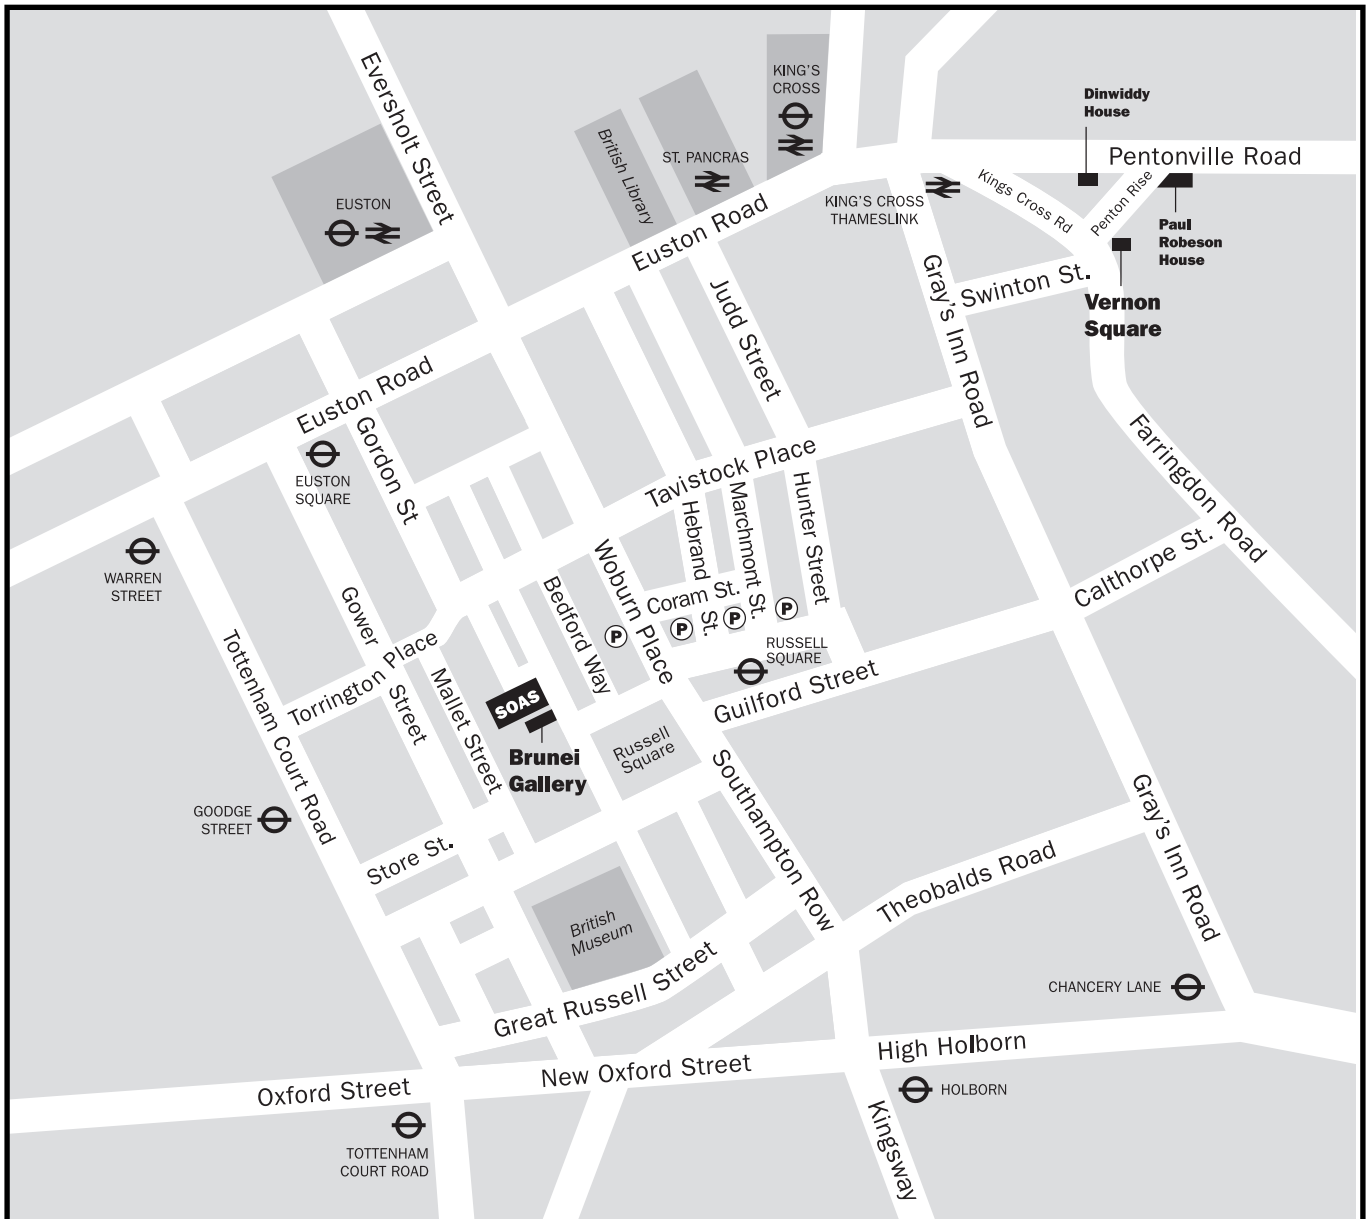

Brunei Gallery
10 Thornhaugh Street Russell Square
London WC1H 0XG

Tel: 020 7898 4917/4918 Fax: 020 7898 4919

Email: conferences@soas.ac.uk www.soas.ac.uk/conferences

brunei
gallery

How to get there

By Air

From Heathrow it is possible to get to Russell Square via the Piccadilly line (45 mins). There is a Thameslink rail service from Gatwick to King's Cross, a British Rail service from Gatwick to Victoria Station and Stanstead to Liverpool Street.

By Underground

The nearest underground stations are Russell Square (Piccadilly Line), Goodge Street (Northern Line), Tottenham Court Road (Central and northern lines) and Euston Square (Circle and Metropolitan Lines).

By Rail

Euston, St. Pancras and King's Cross main line stations are all within walking distance. It is about fifteen minutes by taxi to the Channel Tunnel Rail terminus at Waterloo.

By Bus

There are regular bus services to Russell Square, including a service to and from Heathrow Airport.

By Road

Limited metered parking is available in the streets near the Brunei Gallery. There are public car parks in Bedford Way, Woburn Place/Coram Street and Marchmont Street.